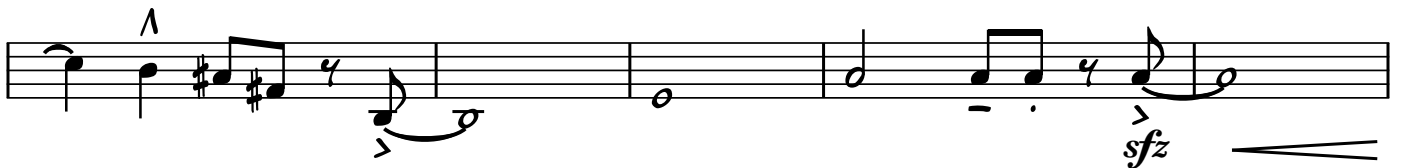

BARITONE SAXOPHONE

MORE TODAY THAN YESTERDAY

(CONCERT KEY = F)

SPIRAL STAIRCASE

(INTRO - UNISON HORN SOLI)

BARITONE SAXOPHONE

(CH)

(OPEN REPEAT)