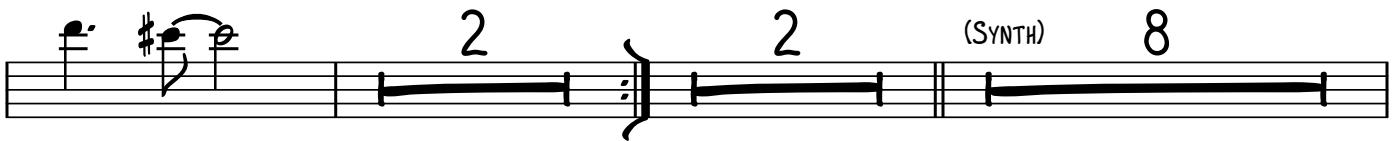

TENOR SAXOPHONE

7

(TENOR SOLO - MODULATION)

(GROWL)

(8VA THEY OVERDUBBED THIS NOTE FU)

(CH)

(CH)